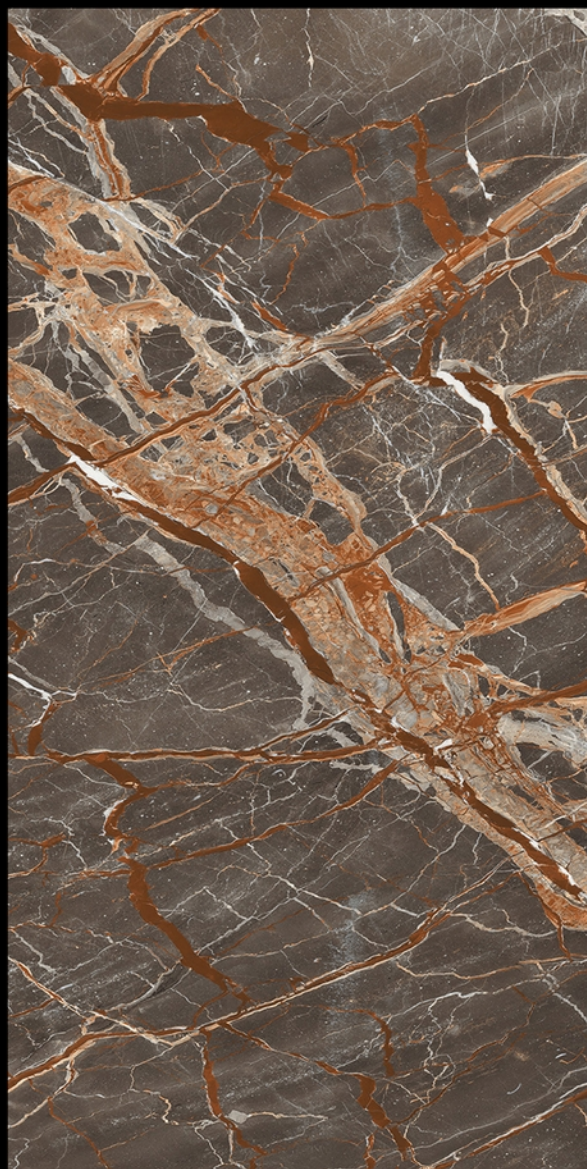

900x1800mm

ESTRADA